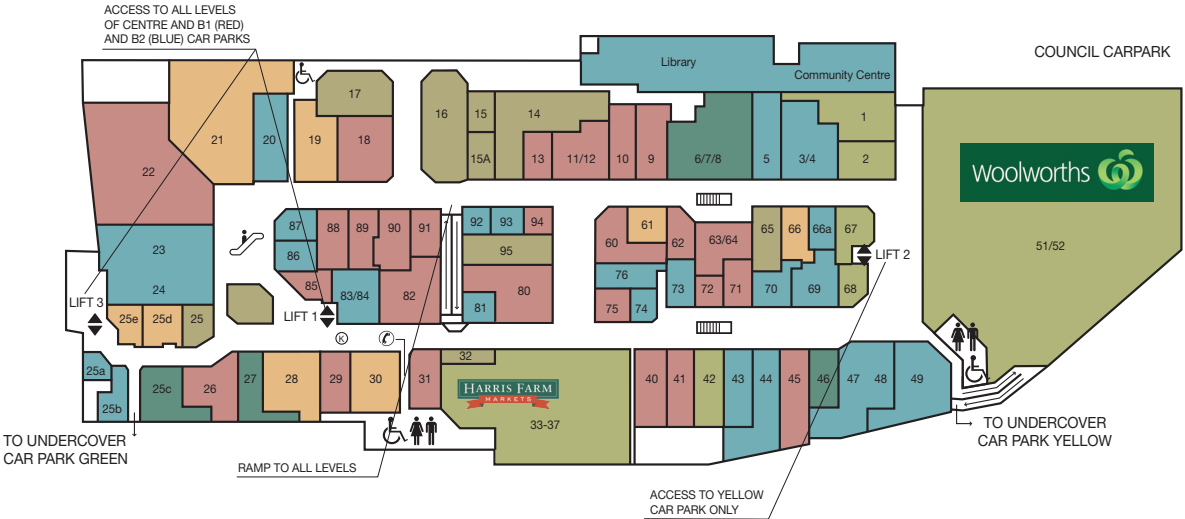

Centre Floor Plan

MEMORIAL LEVEL 1 LOWER

- Fresh Food
- Food Eateries/Cafés
- Leisure
- Services
- Homewares & Gifts
- Fashion/Sports Wear/Accessories/Children's Wear

COWAN LEVEL 2 UPPER

MONA VALE ROAD GROUND LEVEL

- Lifts
- Escalator
- Telephone
- Male + Female Restrooms
- Accessible Restroom
- Parents Room