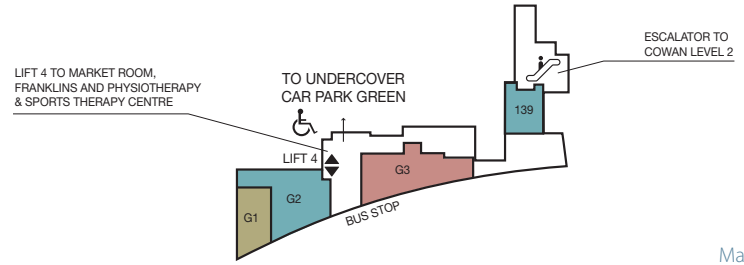

Centre Floor Plan

MEMORIAL LEVEL 1 LOWER

- Fresh Food
- Food Eateries/Cafés
- Leisure
- Services
- Homewares & Gifts
- Fashion/Sports Wear/Accessories/Children's Wear

COWAN LEVEL 2 UPPER

MONA VALE ROAD GROUND LEVEL

- Lifts
- Escalator
- Telephone
- Male + Female Restrooms
- Accessible Restroom
- Parents Room