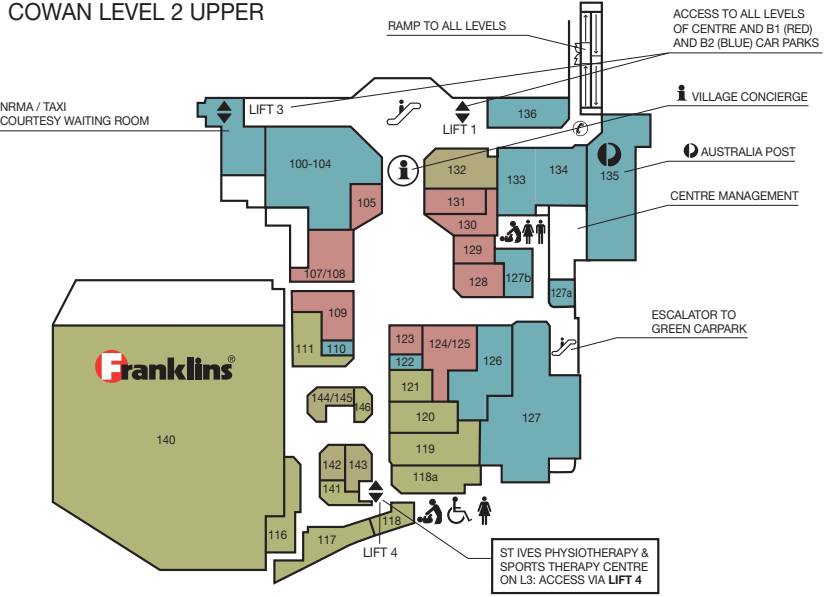

Centre Floor Plan

MEMORIAL LEVEL 1 LOWER

- Fresh Food
- Food Eateries/Cafés
- Leisure
- Services
- Homewares & Gifts
- Fashion/Sports Wear/Accessories/Children's Wear

COWAN LEVEL 2 UPPER

MONA VALE ROAD GROUND LEVEL

- Lifts
- Escalator
- Telephone
- Male + Female Restrooms
- Accessible Restroom
- Parents Room